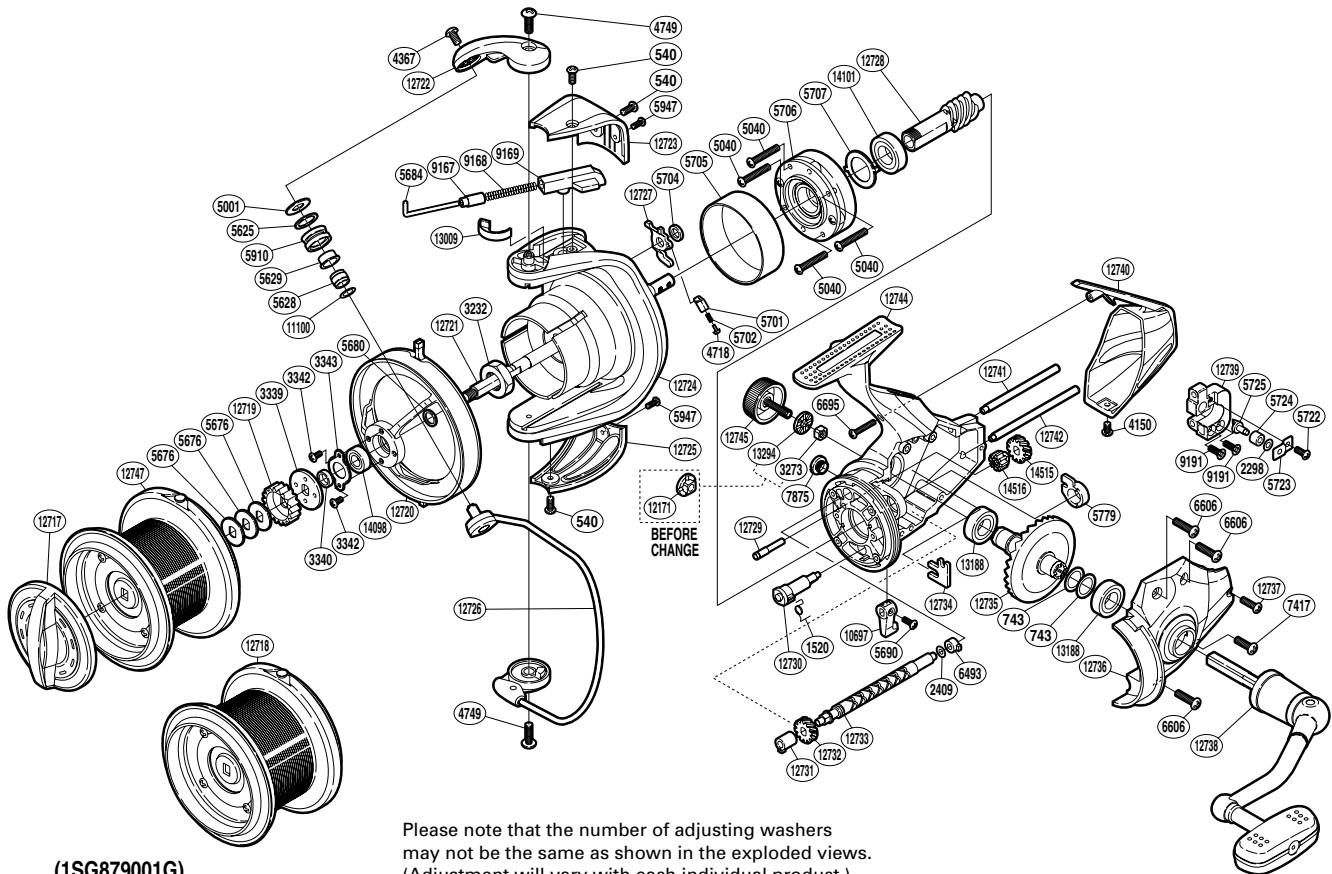

SHIMANO

ULTEGRA S A-RB

UL-14000XSB

(1SG879001G)

Please note that the number of adjusting washers may not be the same as shown in the exploded views. (Adjustment will vary with each individual product.)

Part No.	Description	Part No.	Description	Part No.	Description
RD 0540	Screw	RD 5707	Bearing Washer	RD12728	Pinion Gear
RD 0743	Washer	RD 5722	Screw	RD12729	Idle Gear B Shaft
RD 1520	Anti-Reverse Cam Spring	RD 5723	Oscillating Pawl Cover	RD12730	Anti-Reverse Cam
RD 2298	Spacer	RD 5724	Oscillating Slider Bushing	RD12731	Worm Bushing (front)
RD 2409	Spacer	RD 5725	Oscillating Pawl	RD12732	Idle Gear
RD 3232	Rotor Nut	RD 5779	Bushing	RD12733	Worm Shaft
RD 3273	Handle Screw Lock	RD 5910	Line Roller	RD12734	Worm Shaft Retainer
RD 3339	Spool Support B	RD 5947	Screw	RD12735	Drive Gear
RD 3340	Line Safety Guard Spacer	RD 6493	Worm Bushing (rear)	RD12736	Side Cover
RD 3342	Screw	RD 6606	Screw	RD12737	Screw
RD 3343	Bearing Retainer	RD 6695	Screw	RD12738	Handle Assembly
RD 4150	Screw	RD 7417	Screw	RD12739	Oscillating Slider
RD 4367	Screw	RD 7875	Oil Cap	RD12740	Rear Protector
RD 4718	Lever Spring Guide A	RD 9167	Bail Spring Guide A Support	RD12741	Oscillating Guide A
RD 4749	Screw	RD 9168	Bail Spring	RD12742	Oscillating Guide B
RD 5001	Line Roller Washer	RD 9169	Bail Spring Guide B	RD12744	Body
RD 5040	Screw	RD 9191	Screw	RD12745	Handle Screw Cap
RD 5625	Line Roller Spacer	RD10697	Anti-Reverse Lever	RD12747	Spool Assembly
RD 5628	Line Roller Collar	RD11100	Washer	RD13009	Angle Controller
RD 5629	Line Roller Bushing	RD12171	Drag Knob	RD13188	Ball Bearing
RD 5676	Spool Washer	RD12179	Spool Support A	RD13294	Handle Screw Lock Washer
RD 5680	Spacer	RD12720	Line Safety Guard	RD14098	Ball Bearing
RD 5684	Bail Spring Guide A	RD12721	Main Shaft	RD14101	Ball Bearing
RD 5690	Screw	RD12722	Bail Arm	RD14515	Idle Gear B
RD 5701	Lever Spring Guide B	RD12723	Bail Spring Cover	RD14516	Idle Gear B (small)
RD 5702	Lever Spring	RD12724	Rotor		
RD 5704	Trip Lever Spacer	RD12725	Bail Hold Support Guard	RD12718	Spare Spool Assembly
RD 5705	Roller Clutch Ring	RD12726	Bail Assembly		
RD 5706	Roller Clutch Assembly	RD12727	Bail Trip Lever	RD12171	Handle Screw Lock Washer (before change)