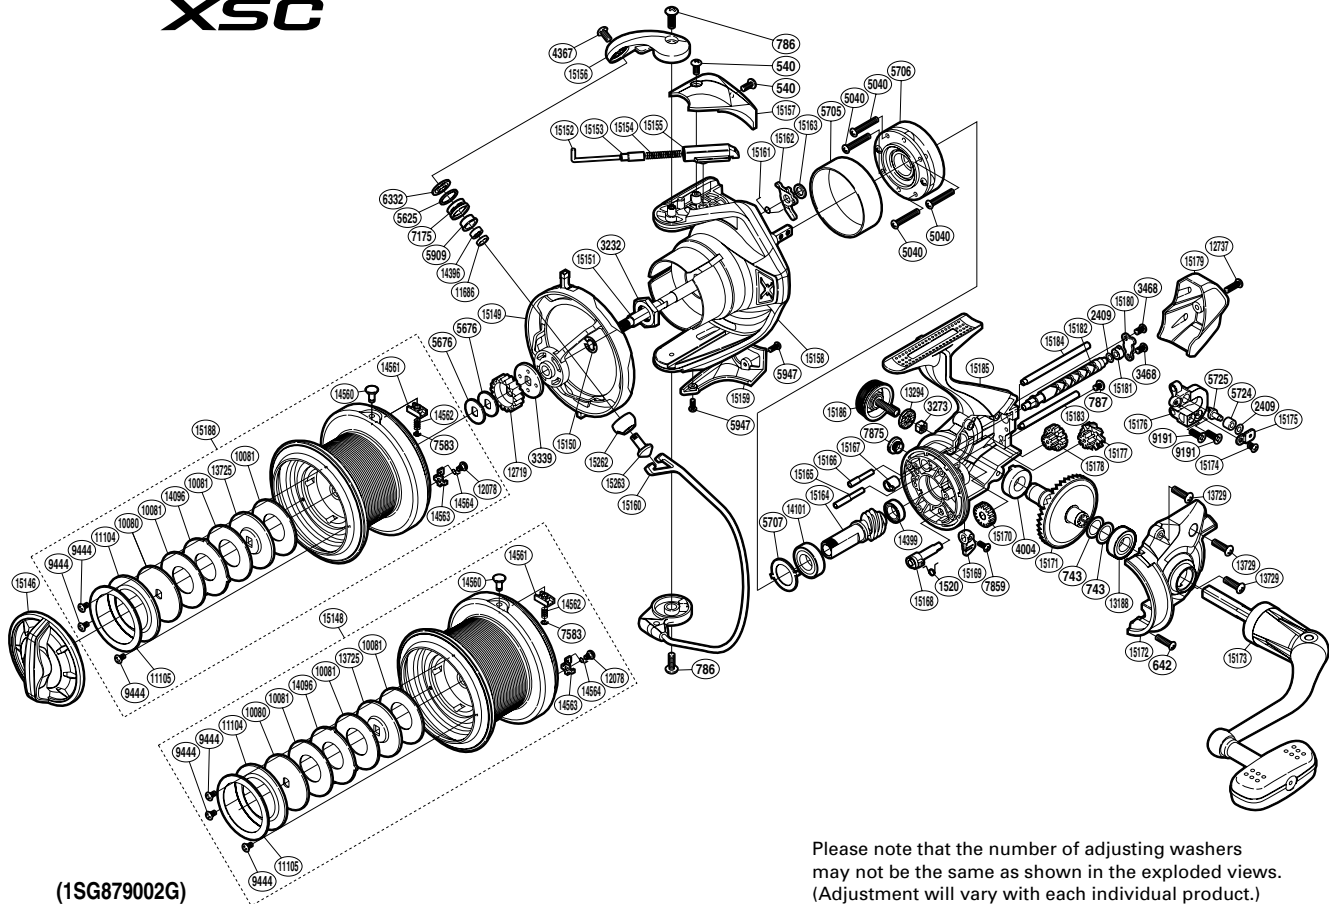

SHIMANO

ULTEGRA XSC

UL-14000XSC

(1SG879002G)

Please note that the number of adjusting washers may not be the same as shown in the exploded views. (Adjustment will vary with each individual product.)

Part No.	Description	Part No.	Description	Part No.	Description
RD 0540	Screw	RD11104	Seal Plate A	RD15161	Lever Spring
RD 0642	Screw	RD11105	Seal Plate B	RD15162	Bail Trip Lever
RD 0743	Washer	RD11686	Bearing Spacer	RD15163	Washer
RD 0786	Screw	RD12078	Screw	RD15164	Pinion Gear
RD 0787	Screw	RD12719	Spool Support A	RD15165	Idle Gear B Shaft
RD 1520	Anti-Reverse Cam Spring	RD12737	Screw	RD15166	Idle Gear C Shaft
RD 2409	Spacer	RD13188	Ball Bearing	RD15167	Worm Bushing (front)
RD 3232	Rotor Nut	RD13294	Handle Screw Lock Washer	RD15168	Anti-Reverse Cam
RD 3273	Handle Screw Lock	RD13725	Key Washer	RD15169	Anti-Reverse Lever
RD 3339	Spool Support B	RD13729	Screw	RD15170	Idle Gear
RD 3468	Screw	RD14096	Eared Washer	RD15171	Drive Gear
RD 4004	Drive Gear Bushing	RD14101	Ball Bearing	RD15172	Side Cover
RD 4367	Screw	RD14396	Ball Bearing	RD15173	Handle Assembly
RD 5040	Screw	RD14399	Ball Bearing	RD15174	Screw
RD 5625	Line Roller Spacer	RD14560	Line Clip	RD15175	Oscillating Pawl Cover
RD 5676	Spool Washer	RD14561	Line Clip Holder	RD15176	Oscillating Slider
RD 5705	Roller Clutch Ring	RD14562	Line Clip Spring	RD15177	Idle Gear B
RD 5706	Roller Clutch Assembly	RD14563	Drag Click	RD15178	Idle Gear C
RD 5707	Bearing Washer	RD14564	Drag Click Spring	RD15179	Rear Protector
RD 5724	Oscillating Slider Bushing	RD15146	Drag Knob	RD15180	Worm Shaft Retainer
RD 5725	Oscillating Pawl	RD15149	Line Safety Guard	RD15181	Worm Bushing (rear)
RD 5909	Line Roller Bushing	RD15150	E Lock	RD15182	Worm Shaft
RD 5947	Screw	RD15151	Main Shaft	RD15183	Oscillating Guide A
RD 6332	Line Roller Washer	RD15152	Bail Spring Guide A	RD15184	Oscillating Guide B
RD 7175	Line Roller	RD15153	Bail Spring Guide A Support	RD15185	Body
RD 7583	E Lock	RD15154	Bail Spring	RD15186	Handle Screw Cap
RD 7859	Screw	RD15155	Bail Spring Guide B	RD15188	Spool Assembly
RD 7875	Oil Cap	RD15156	Bail Arm	RD15262	Line Roller Support Cover
RD 9191	Screw	RD15157	Bail Spring Cover	RD15263	Line Roller Support
RD 9444	Screw	RD15158	Rotor		
RD10080	Key Washer	RD15159	Bail Hold Support Guard		
RD10081	Drag Washer	RD15160	Bail Assembly	RD15148	Spare Spool Assembly