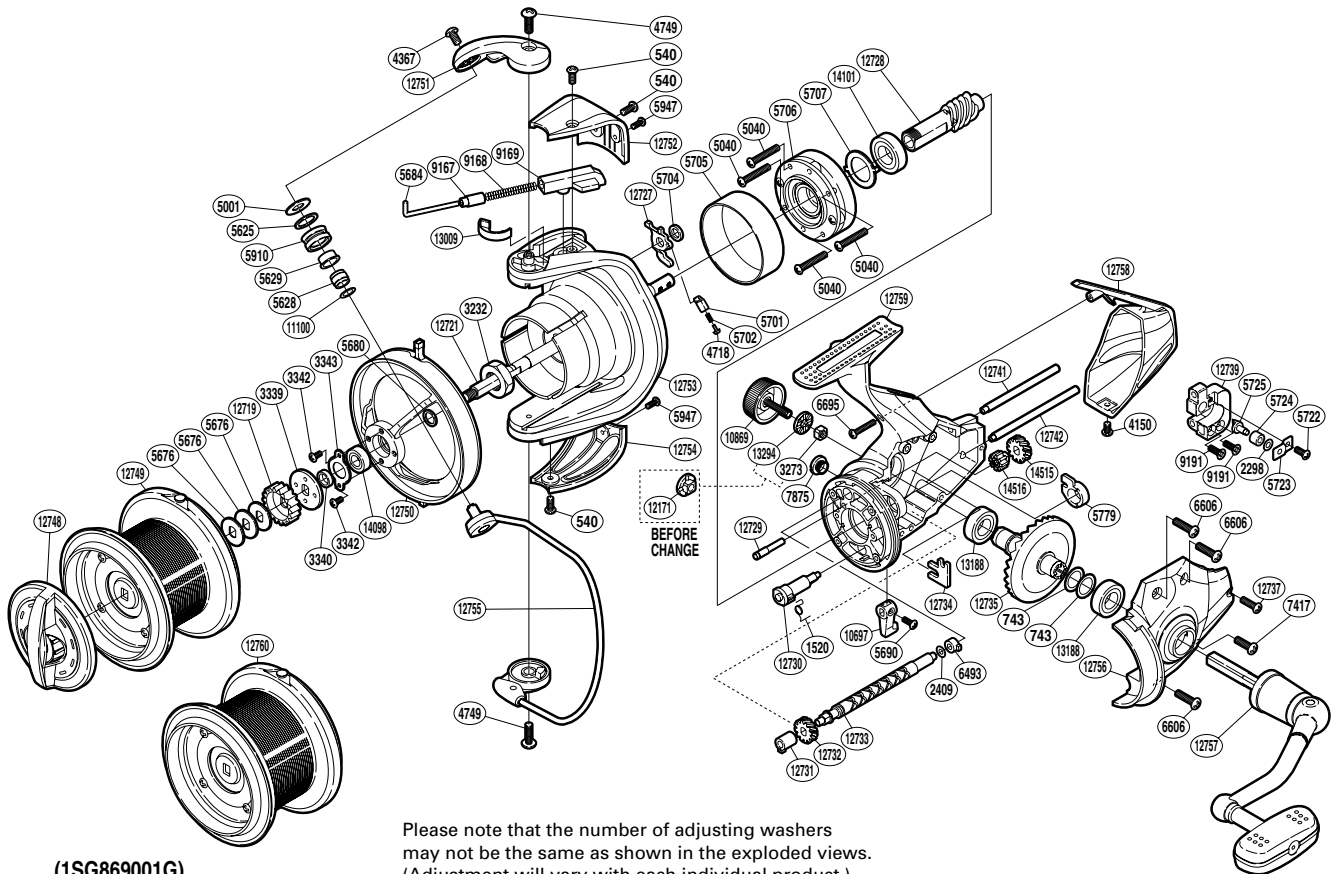

SHIMANO

ULTEGRA S A-RB

UL-14000XTB

(1SG869001G)

Please note that the number of adjusting washers may not be the same as shown in the exploded views. (Adjustment will vary with each individual product.)

Part No.	Description	Part No.	Description	Part No.	Description
RD 0540	Screw	RD 5707	Bearing Washer	RD12734	Worm Shaft Retainer
RD 0743	Washer	RD 5722	Screw	RD12735	Drive Gear
RD 1520	Anti-Reverse Cam Spring	RD 5723	Oscillating Pawl Cover	RD12737	Screw
RD 2298	Spacer	RD 5724	Oscillating Slider Bushing	RD12739	Oscillating Slider
RD 2409	Spacer	RD 5725	Oscillating Pawl	RD12741	Oscillating Guide A
RD 3232	Rotor Nut	RD 5779	Bushing	RD12742	Oscillating Guide B
RD 3273	Handle Screw Lock	RD 5910	Line Roller	RD12748	Drag Knob
RD 3339	Spool Support B	RD 5947	Screw	RD12749	Spool Assembly
RD 3340	Line Safety Guard Spacer	RD 6493	Worm Bushing (rear)	RD12750	Line Safety Guard
RD 3342	Screw	RD 6606	Screw	RD12751	Bail Arm
RD 3343	Bearing Retainer	RD 6695	Screw	RD12752	Bail Spring Cover
RD 4150	Screw	RD 7417	Screw	RD12753	Rotor
RD 4367	Screw	RD 7875	Oil Cap	RD12754	Bail Hold Support Guard
RD 4718	Lever Spring Guide A	RD 9167	Bail Spring Guide A Support	RD12755	Bail Assembly
RD 4749	Screw	RD 9168	Bail Spring	RD12756	Side Cover
RD 5001	Line Roller Washer	RD 9169	Bail Spring Guide B	RD12757	Handle Assembly
RD 5040	Screw	RD 9191	Screw	RD12758	Rear Protector
RD 5625	Line Roller Spacer	RD10697	Anti-Reverse Lever	RD12759	Body
RD 5628	Line Roller Collar	RD10869	Handle Screw Cap	RD13009	Angle Controller
RD 5629	Line Roller Bushing	RD11100	Washer	RD13188	Ball Bearing
RD 5676	Spool Washer	RD12719	Spool Support A	RD13294	Handle Screw Lock Washer
RD 5680	Spacer	RD12721	Main Shaft	RD14098	Ball Bearing
RD 5684	Bail Spring Guide A	RD12727	Bail Trip Lever	RD14101	Ball Bearing
RD 5690	Screw	RD12728	Pinion Gear	RD14515	Idle Gear B
RD 5701	Lever Spring Guide B	RD12729	Idle Gear B Shaft	RD14516	Idle Gear B (small)
RD 5702	Lever Spring	RD12730	Anti-Reverse Cam		
RD 5704	Trip Lever Spacer	RD12731	Worm Bushing (front)	RD12760	Spare Spool Assembly
RD 5705	Roller Clutch Ring	RD12732	Idle Gear		
RD 5706	Roller Clutch Assembly	RD12733	Worm Shaft	RD12171	Handle Screw Lock Washer (before change)