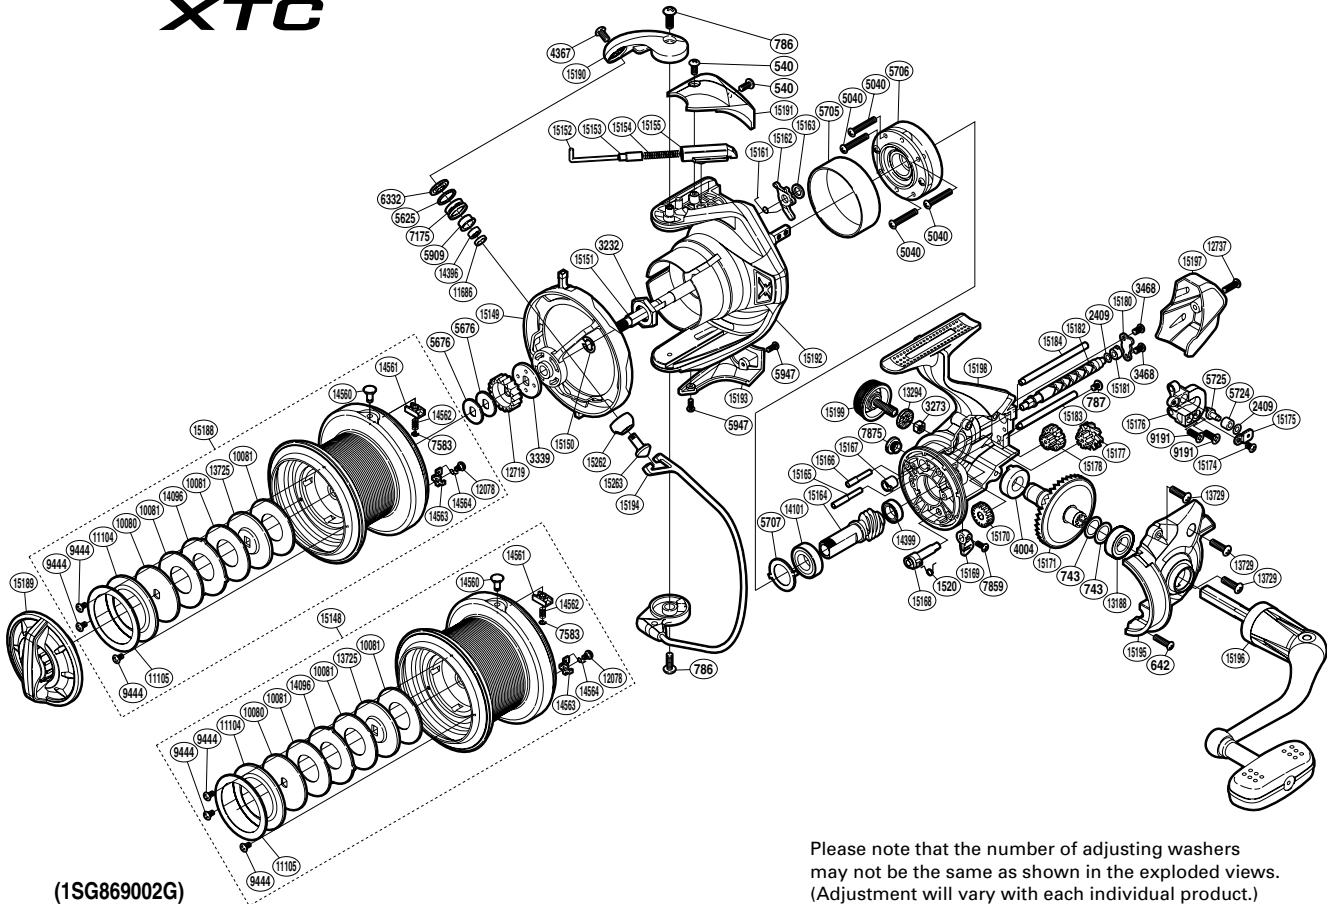

## UL-14000XTC

Please note that the number of adjusting washers may not be the same as shown in the exploded views. (Adjustment will vary with each individual product.)

Part No.	Description	Part No.	Description	Part No.	Description
RD 0540	Screw	RD11104	Seal Plate A	RD15167	Worm Bushing (front)
RD 0642	Screw	RD11105	Seal Plate B	RD15168	Anti-Reverse Cam
RD 0743	Washer	RD11686	Bearing Spacer	RD15169	Anti-Reverse Lever
RD 0786	Screw	RD12078	Screw	RD15170	Idle Gear
RD 0787	Screw	RD12719	Spool Support A	RD15171	Drive Gear
RD 1520	Anti-Reverse Cam Spring	RD12737	Screw	RD15174	Screw
RD 2409	Spacer	RD13188	Ball Bearing	RD15175	Oscillating Pawl Cover
RD 3232	Rotor Nut	RD13294	Handle Screw Lock Washer	RD15176	Oscillating Slider
RD 3273	Handle Screw Lock	RD13725	Key Washer	RD15177	Idle Gear B
RD 3339	Spool Support B	RD13729	Screw	RD15178	Idle Gear C
RD 3468	Screw	RD14096	Eared Washer	RD15180	Worm Shaft Retainer
RD 4004	Drive Gear Bushing	RD14101	Ball Bearing	RD15181	Worm Bushing (rear)
RD 4367	Screw	RD14396	Ball Bearing	RD15182	Worm Shaft
RD 5040	Screw	RD14399	Ball Bearing	RD15183	Oscillating Guide A
RD 5625	Line Roller Spacer	RD14560	Line Clip	RD15184	Oscillating Guide B
RD 5676	Spool Washer	RD14561	Line Clip Holder	RD15188	Spool Assembly
RD 5705	Roller Clutch Ring	RD14562	Line Clip Spring	RD15189	Drag Knob
RD 5706	Roller Clutch Assembly	RD14563	Drag Click	RD15190	Bail Arm
RD 5707	Bearing Washer	RD14564	Drag Click Spring	RD15191	Bail Spring Cover
RD 5724	Oscillating Slider Bushing	RD15149	Line Safety Guard	RD15192	Rotor
RD 5725	Oscillating Pawl	RD15150	E Lock	RD15193	Bail Hold Support Guard
RD 5909	Line Roller Bushing	RD15151	Main Shaft	RD15194	Bail Assembly
RD 5947	Screw	RD15152	Bail Spring Guide A	RD15195	Side Cover
RD 6332	Line Roller Washer	RD15153	Bail Spring Guide A Support	RD15196	Handle Assembly
RD 7175	Line Roller	RD15154	Bail Spring	RD15197	Rear Protector
RD 7583	E Lock	RD15155	Bail Spring Guide B	RD15198	Body
RD 7859	Screw	RD15161	Lever Spring	RD15199	Handle Screw Cap
RD 7875	Oil Cap	RD15162	Bail Trip Lever	RD15262	Line Roller Support Cover
RD 9191	Screw	RD15163	Washer	RD15263	Line Roller Support
RD 9444	Screw	RD15164	Pinion Gear		
RD10080	Key Washer	RD15165	Idle Gear B Shaft		
RD10081	Drag Washer	RD15166	Idle Gear C Shaft	RD15148	Spare Spool Assembly