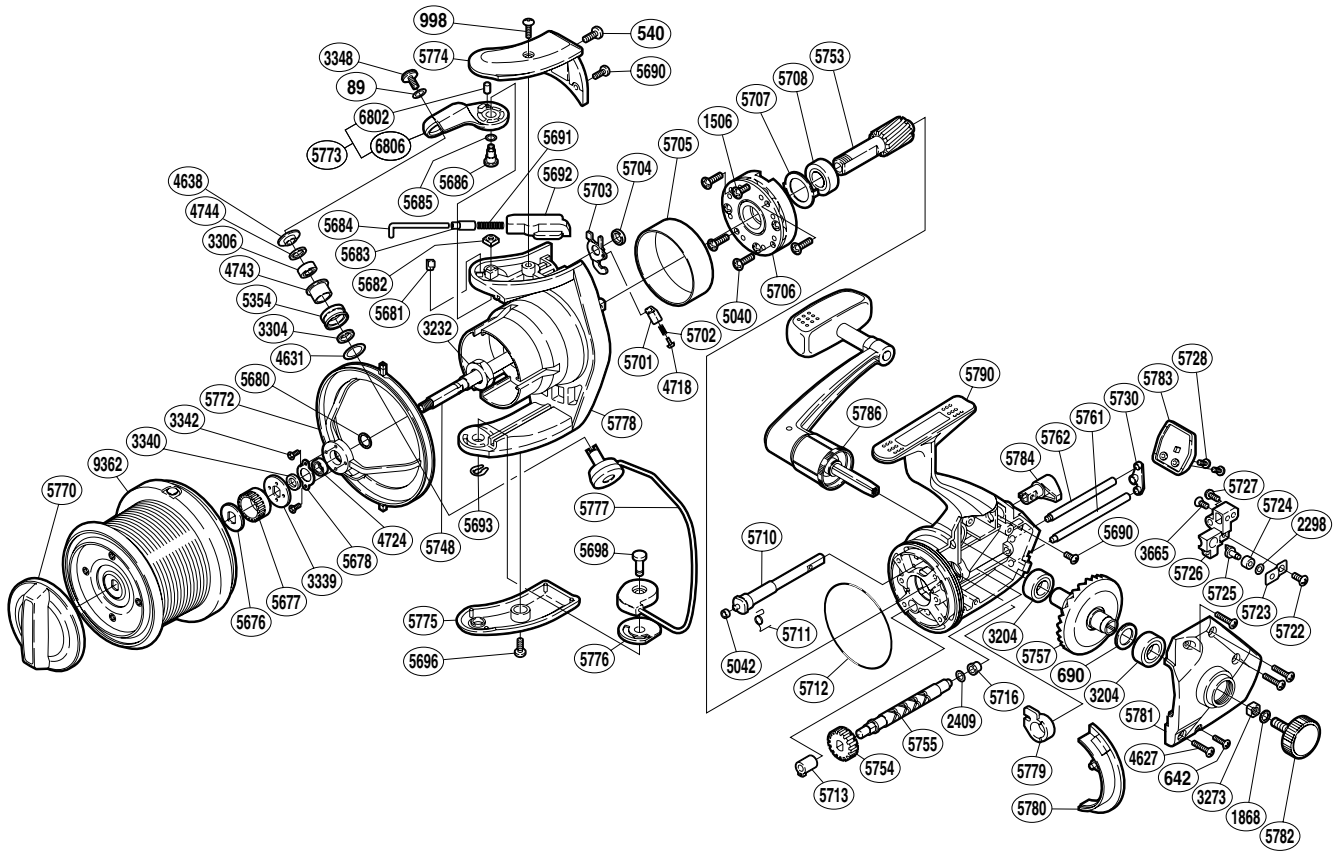

SHIMANO®

ULTEGRA

ULT-XT14000

| Part No. | Description | Part No. | Description | Part No. | Description |
|----------|----------------------------------|----------|------------------------------|----------|----------------------------|
| RD 0089 | Lock Washer | RD 5678 | Bearing Retainer | RD 5726 | Oscillating Slider |
| RD 0540 | Bail Spring Cover Screw (medium) | RD 5680 | Line Safety Guard Spacer (B) | RD 5727 | Slider Retainer Screw (B) |
| RD 0642 | Side Cover Screw (small) | RD 5681 | Angle Controller | RD 5728 | Rear Protector Screw |
| RD 0690 | Drive Gear Washer | RD 5682 | Bail Arm Nut | RD 5730 | Worm Shaft Retainer Washer |
| RD 0998 | Bail Spring Cover Screw (long) | RD 5683 | Spring Guide (A) Support | RD 5748 | Main Shaft |
| RD 1506 | Clutch Cover Screw | RD 5684 | Bail Spring Guide (A) | RD 5753 | Pinion Gear |
| RD 1868 | Handle Lock Washer | RD 5685 | Spacer | RD 5754 | Idle Gear |
| RD 2298 | Spacer | RD 5686 | Bail Arm Shaft | RD 5755 | Worm Shaft |
| RD 2409 | Worm Shaft Spacer | RD 5690 | Multi-Purpose Screw | RD 5757 | Drive Gear |
| RD 3204 | Ball Bearing | RD 5691 | Bail Spring | RD 5761 | Oscillating Guide (long) |
| RD 3232 | Rotor Nut | RD 5692 | Bail Spring Guide (B) | RD 5762 | Oscillating Guide (short) |
| RD 3273 | Handle Screw Lock | RD 5693 | "U" Lock | RD 5770 | Drag Knob |
| RD 3304 | Bearing Spacer | RD 5696 | Guard Screw | RD 5772 | Line Safety Guard |
| RD 3306 | Line Roller Bearing | RD 5698 | Bail Hold Support Shaft | RD 5773 | Bail Arm |
| RD 3339 | Spool Support (B) | RD 5701 | Lever Spring Guide (B) | RD 5774 | Bail Spring Cover |
| RD 3340 | Line Safety Guard Spacer (A) | RD 5702 | Lever Spring | RD 5775 | Bail Hold Support Guard |
| RD 3342 | Bearing Retainer Screw | RD 5703 | Bail Trip Lever | RD 5776 | Bail Hold Support Spacer |
| RD 3348 | Line Roller Screw | RD 5704 | Trip Lever Spacer | RD 5777 | Bail Assembly |
| RD 3665 | Slider Retainer Screw (A) | RD 5705 | Roller Clutch Ring | RD 5778 | Rotor |
| RD 4627 | Side Cover Screw (large) | RD 5706 | Roller Clutch Assembly | RD 5779 | Bushing |
| RD 4631 | Spacer | RD 5707 | Bearing Washer | RD 5780 | Side Cover Flange |
| RD 4638 | Line Roller Washer | RD 5708 | Ball Bearing | RD 5781 | Side Cover |
| RD 4718 | Lever Spring Guide (A) | RD 5710 | Anti-Reverse Cam | RD 5782 | Handle Screw Cap |
| RD 4724 | Ball Bearing | RD 5711 | Anti-Reverse Cam Spring | RD 5783 | Rear Protector |
| RD 4743 | Line Roller Bushing | RD 5712 | "O" Ring (large) | RD 5784 | Anti-Reverse Lever |
| RD 4744 | Roller Bearing Seal | RD 5713 | Worm Bushing (front) | RD 5786 | Handle Assembly |
| RD 5040 | Roller Clutch Screw | RD 5716 | Worm Bushing (rear) | RD 5790 | Body |
| RD 5042 | Anti-Reverse Cam Ring | RD 5722 | Oscillating Pawl Cover Screw | RD 6802 | Bail Arm Bushing |
| RD 5354 | Line Roller | RD 5723 | Oscillating Pawl Cover | RD 6806 | Bail Arm |
| RD 5676 | Spool Washer | RD 5724 | Oscillating Slider Bushing | RD 9362 | Spool Assembly |
| RD 5677 | Spool Support (A) | RD 5725 | Oscillating Pawl | | |