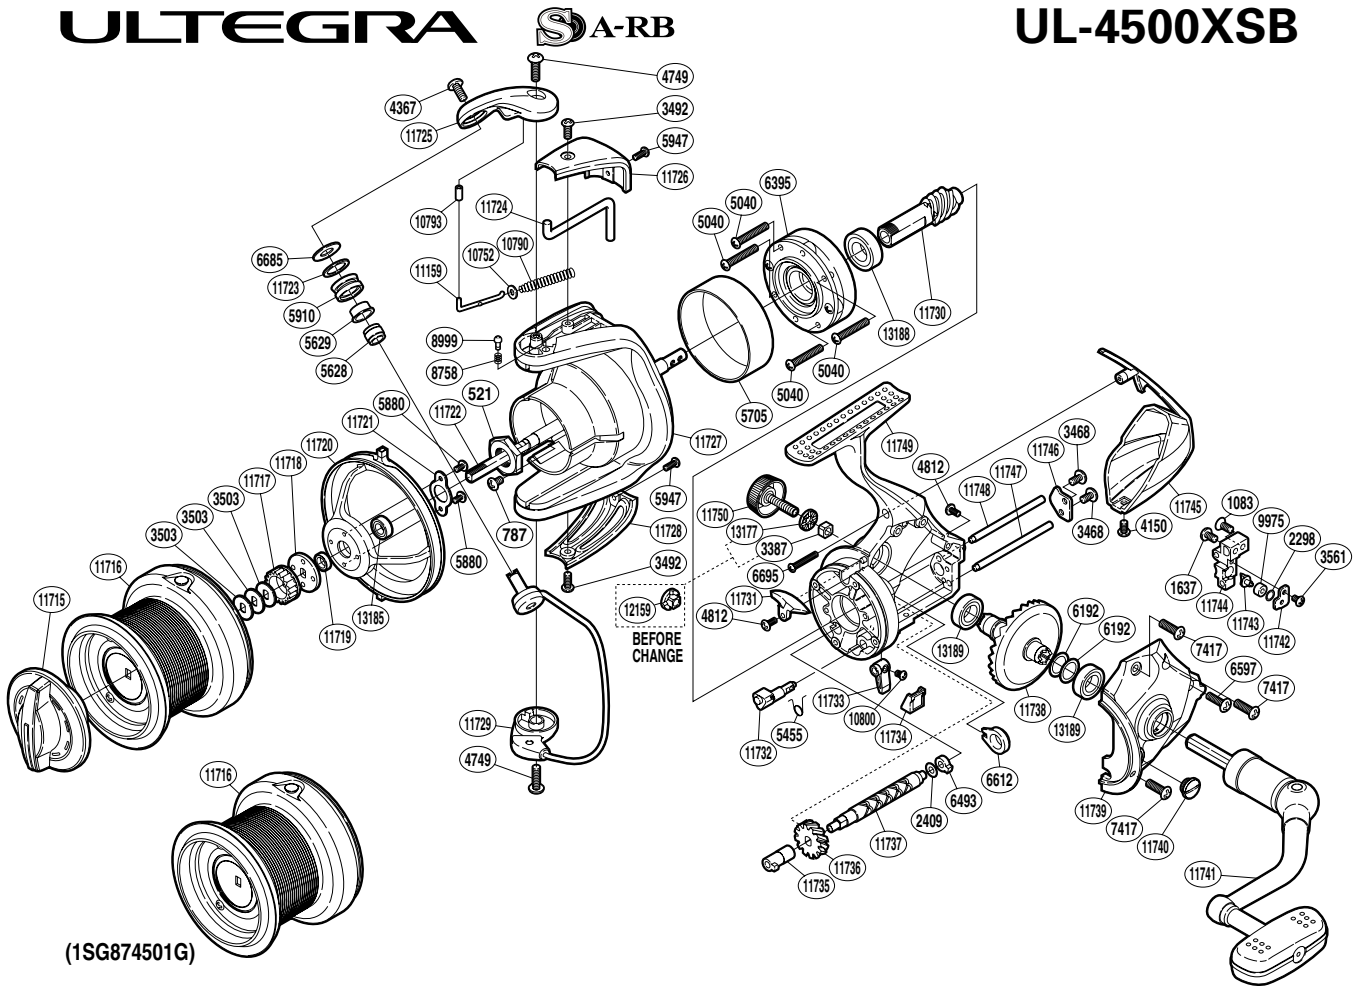

SHIMANO

ULTEGRA S-A-RB

UL-4500XSB

(1SG874501G)

Part No.	Description	Part No.	Description	Part No.	Description
RD 0521	Rotor Nut	RD 6612	Bushing	RD11730	Pinion Gear
RD 0787	Screw	RD 6685	Line Roller Washer	RD11731	Bail Trip Strike
RD 1083	Screw	RD 6695	Screw	RD11732	Anti-Reverse Cam
RD 1637	Screw	RD 7417	Screw	RD11733	Anti-Reverse Lever
RD 2298	Spacer	RD 8758	Click Spring	RD11734	Anti-Reverse Lever Cover
RD 2409	Spacer	RD 8999	Click Pin	RD11735	Worm Bushing (front)
RD 3387	Handle Screw Lock	RD 9975	Oscillating Slider Bushing	RD11736	Idle Gear
RD 3468	Screw	RD10752	Bail Spring Guide A Support	RD11737	Worm Shaft
RD 3492	Screw	RD10790	Bail Spring	RD11738	Drive Gear
RD 3503	Spool Washer	RD10793	Bail Arm Collar	RD11739	Side Cover
RD 3561	Screw	RD10800	Screw	RD11740	Oil Cap
RD 4150	Screw	RD11159	Bail Spring Guide A	RD11741	Handle Assembly
RD 4367	Screw	RD11715	Drag Knob	RD11742	Oscillating Pawl Retainer
RD 4749	Screw	RD11716	Spool Assembly	RD11743	Oscillating Pawl
RD 4812	Screw	RD11717	Spool Support A	RD11744	Oscillating Slider
RD 5040	Screw	RD11718	Spool Support B	RD11745	Rear Protector
RD 5455	Anti-Reverse Cam Spring	RD11719	Line Safety Guard Washer	RD11746	Worm Shaft Retainer
RD 5628	Line Roller Collar	RD11720	Line Safety Guard	RD11747	Oscillating Guide B
RD 5629	Line Roller Bushing	RD11721	Bearing Retainer	RD11748	Oscillating Guide A
RD 5705	Roller Clutch Ring	RD11722	Main Shaft	RD11749	Body
RD 5880	Screw	RD11723	Line Roller Spacer	RD11750	Handle Screw Cap
RD 5910	Line Roller	RD11724	Bail Trip Lever	RD13177	Handle Screw Cap Spacer
RD 5947	Screw	RD11725	Bail Arm	RD13185	Ball Bearing
RD 6192	Washer	RD11726	Bail Spring Cover	RD13188	Ball Bearing
RD 6395	Roller Clutch Assembly	RD11727	Rotor	RD13189	Ball Bearing
RD 6493	Worm Bushing (rear)	RD11728	Bail Hold Support Guard		
RD 6597	Screw	RD11729	Bail Assembly	RD12159	Handle Screw Lock Washer (before change)