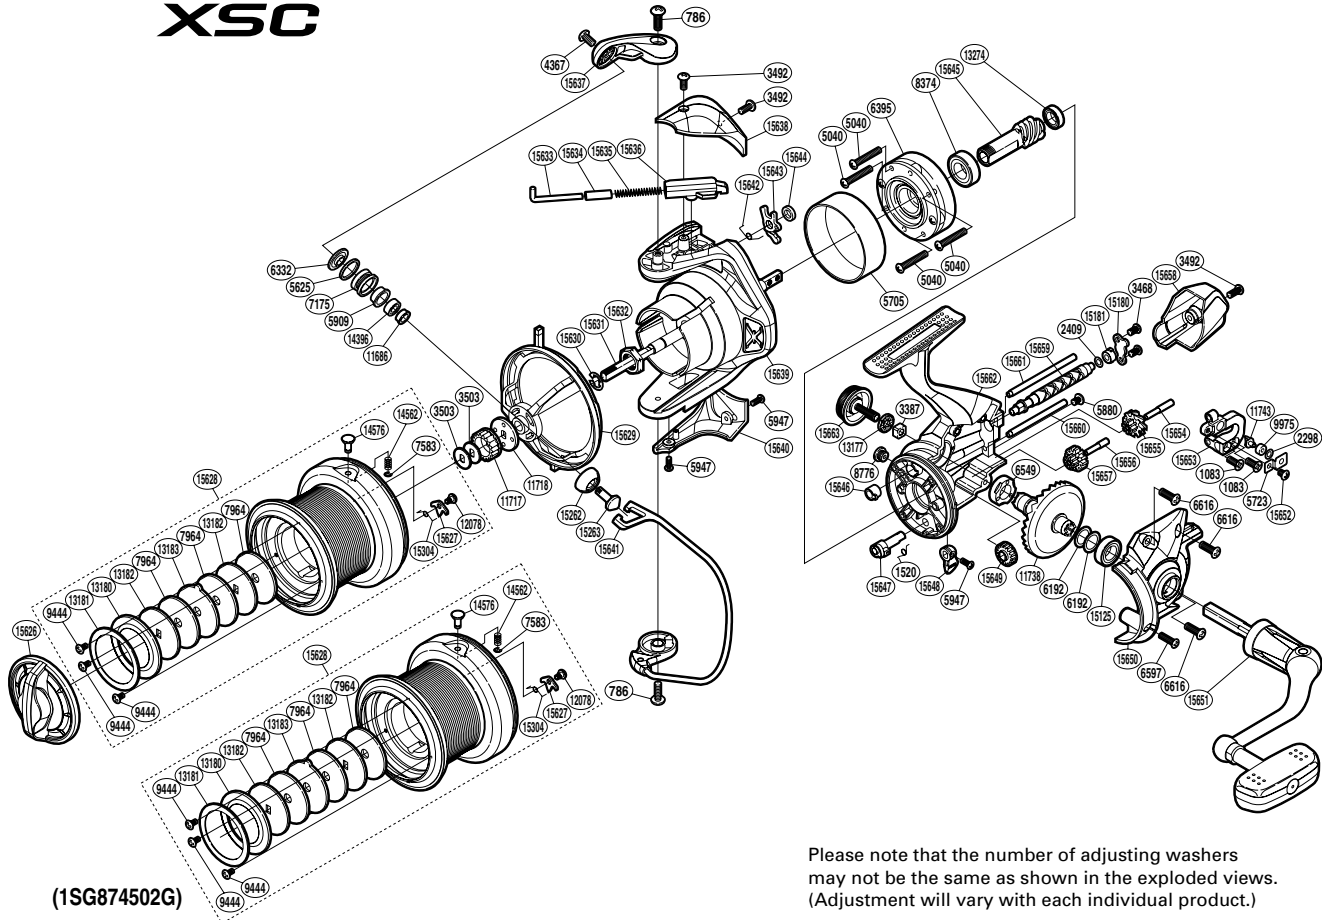

SHIMANO

ULTEGRA XSC

S A-RB

UL-4500XSC

Please note that the number of adjusting washers may not be the same as shown in the exploded views. (Adjustment will vary with each individual product.)

Part No.	Description	Part No.	Description	Part No.	Description
RD 0786	Screw	RD11686	Bearing Spacer	RD15635	Bail Spring
RD 1083	Screw	RD11717	Spool Support A	RD15636	Bail Spring Guide B
RD 1520	Anti-Reverse Cam Spring	RD11718	Spool Support B	RD15637	Bail Arm
RD 2298	Spacer	RD11738	Drive Gear	RD15638	Bail Spring Cover
RD 2409	Spacer	RD11743	Oscillating Pawl	RD15639	Rotor
RD 3387	Handle Screw Lock	RD12078	Screw	RD15640	Bail Hold Support Guard
RD 3468	Screw	RD13177	Handle Screw Cap Spacer	RD15641	Bail Assembly
RD 3492	Screw	RD13180	Seal Plate A	RD15642	Lever Spring
RD 3503	Spool Washer	RD13181	Seal Plate B	RD15643	Bail Trip Lever
RD 4367	Screw	RD13182	Key Washer	RD15644	Washer
RD 5040	Screw	RD13183	Eared Washer	RD15645	Pinion Gear
RD 5625	Line Roller Spacer	RD13274	Ball Bearing	RD15646	Worm Bushing (front)
RD 5705	Roller Clutch Ring	RD14396	Ball Bearing	RD15647	Anti-Reverse Cam
RD 5723	Oscillating Pawl Cover	RD14562	Line Clip Spring	RD15648	Anti-Reverse Lever
RD 5880	Screw	RD14576	Line Clip	RD15649	Idle Gear
RD 5909	Line Roller Bushing	RD15125	Ball Bearing	RD15650	Side Cover
RD 5947	Screw	RD15180	Worm Shaft Retainer	RD15651	Handle Assembly
RD 6192	Washer	RD15181	Worm Bushing (rear)	RD15652	Screw
RD 6332	Line Roller Washer	RD15262	Line Roller Support Cover	RD15653	Oscillating Slider
RD 6395	Roller Clutch Assembly	RD15263	Line Roller Support	RD15654	Idle Gear B Shaft
RD 6549	Drive Gear Bushing	RD15304	Drag Click Spring	RD15655	Idle Gear B
RD 6597	Screw	RD15626	Drag Knob	RD15656	Idle Gear C Shaft
RD 6616	Screw	RD15627	Drag Click	RD15657	Idle Gear C
RD 7175	Line Roller	RD15628	Spool Assembly	RD15658	Rear Protector
RD 7583	E Lock	RD15629	Line Safety Guard	RD15659	Worm Shaft
RD 7964	Drag Washer	RD15630	Bearing Retainer	RD15660	Oscillating Guide A
RD 8374	Ball Bearing	RD15631	Main Shaft	RD15661	Oscillating Guide B
RD 8776	Oil Cap	RD15632	Rotor Nut	RD15662	Body
RD 9444	Screw	RD15633	Bail Spring Guide A	RD15663	Handle Screw Cap
RD 9975	Oscillating Slider Bushing	RD15634	Bail Spring Guide A Support		