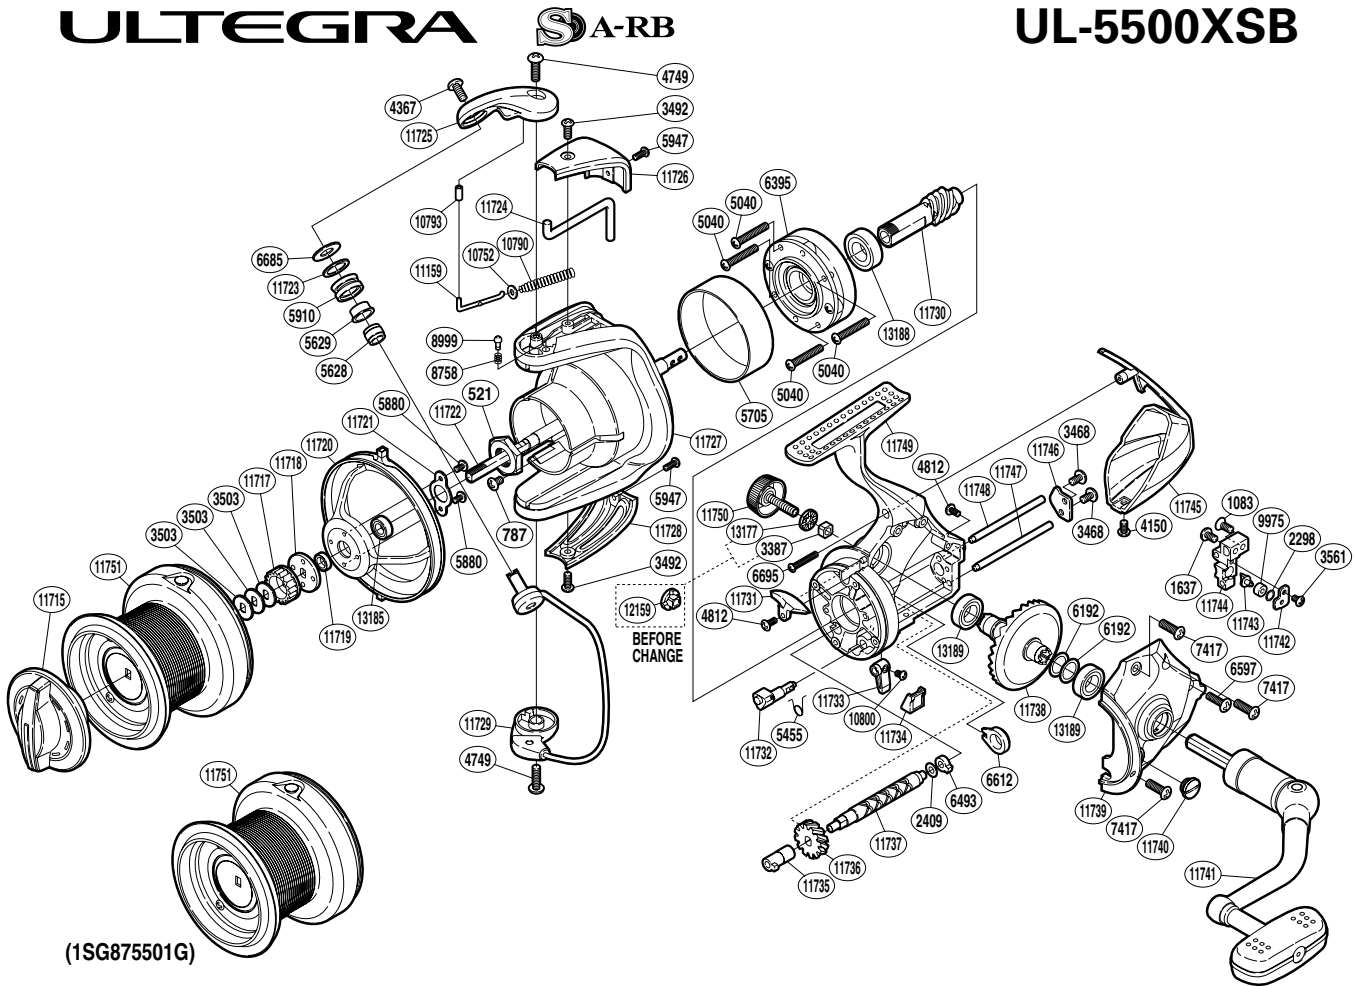

## UL-5500XSB

(1SG875501G)

Part No.	Description	Part No.	Description	Part No.	Description
RD 0521	Rotor Nut	RD 6612	Bushing	RD11731	Bail Trip Strike
RD 0787	Screw	RD 6685	Line Roller Washer	RD11732	Anti-Reverse Cam
RD 1083	Screw	RD 6695	Screw	RD11733	Anti-Reverse Lever
RD 1637	Screw	RD 7417	Screw	RD11734	Anti-Reverse Lever Cover
RD 2298	Spacer	RD 8758	Click Spring	RD11735	Worm Bushing (front)
RD 2409	Spacer	RD 8999	Click Pin	RD11736	Idle Gear
RD 3387	Handle Screw Lock	RD 9975	Oscillating Slider Bushing	RD11737	Worm Shaft
RD 3468	Screw	RD10752	Bail Spring Guide A Support	RD11738	Drive Gear
RD 3492	Screw	RD10790	Bail Spring	RD11739	Side Cover
RD 3503	Spool Washer	RD10793	Bail Arm Collar	RD11740	Oil Cap
RD 3561	Screw	RD10800	Screw	RD11741	Handle Assembly
RD 4150	Screw	RD11159	Bail Spring Guide A	RD11742	Oscillating Pawl Retainer
RD 4367	Screw	RD11715	Drag Knob	RD11743	Oscillating Pawl
RD 4749	Screw	RD11717	Spool Support A	RD11744	Oscillating Slider
RD 4812	Screw	RD11718	Spool Support B	RD11745	Rear Protector
RD 5040	Screw	RD11719	Line Safety Guard Washer	RD11746	Worm Shaft Retainer
RD 5455	Anti-Reverse Cam Spring	RD11720	Line Safety Guard	RD11747	Oscillating Guide B
RD 5628	Line Roller Collar	RD11721	Bearing Retainer	RD11748	Oscillating Guide A
RD 5629	Line Roller Bushing	RD11722	Main Shaft	RD11749	Body
RD 5705	Roller Clutch Ring	RD11723	Line Roller Spacer	RD11750	Handle Screw Cap
RD 5880	Screw	RD11724	Bail Trip Lever	RD11751	Spool Assembly
RD 5910	Line Roller	RD11725	Bail Arm	RD13177	Handle Screw Cap Spacer
RD 5947	Screw	RD11726	Bail Spring Cover	RD13185	Ball Bearing
RD 6192	Washer	RD11727	Rotor	RD13188	Ball Bearing
RD 6395	Roller Clutch Assembly	RD11728	Bail Hold Support Guard	RD13189	Ball Bearing
RD 6493	Worm Bushing (rear)	RD11729	Bail Assembly		
RD 6597	Screw	RD11730	Pinion Gear	RD12159	Handle Screw Lock Washer (before change)