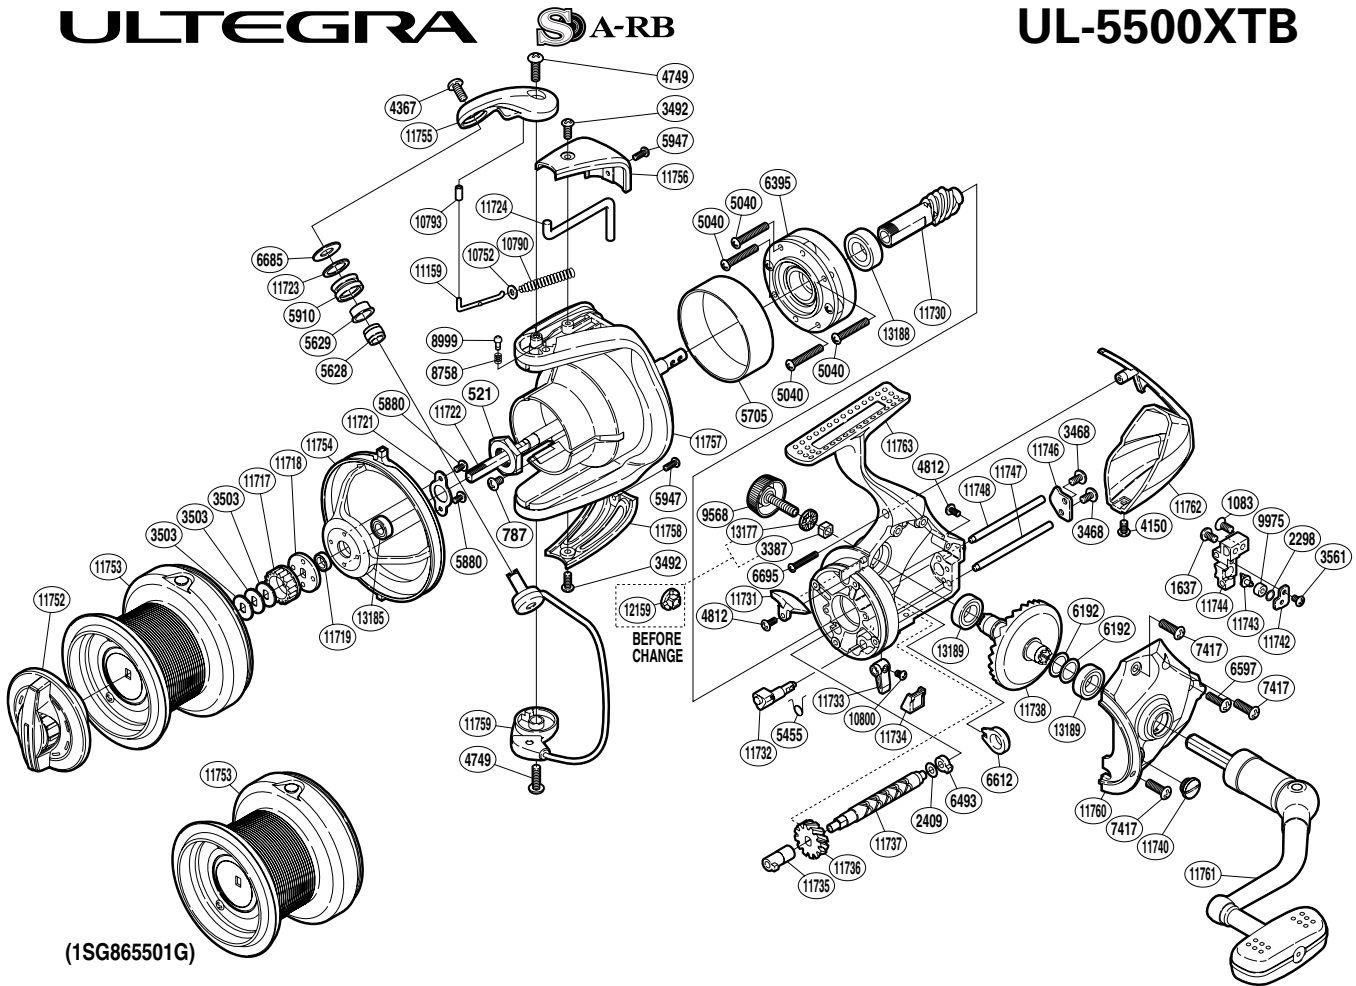

SHIMANO

ULTEGRA S A-RB

UL-5500XTB

(1SG865501G)

Part No.	Description	Part No.	Description	Part No.	Description
RD 0521	Rotor Nut	RD 6612	Bushing	RD11737	Worm Shaft
RD 0787	Screw	RD 6685	Line Roller Washer	RD11738	Drive Gear
RD 1083	Screw	RD 6695	Screw	RD11740	Oil Cap
RD 1637	Screw	RD 7417	Screw	RD11742	Oscillating Pawl Retainer
RD 2298	Spacer	RD 8758	Click Spring	RD11743	Oscillating Pawl
RD 2409	Spacer	RD 8999	Click Pin	RD11744	Oscillating Slider
RD 3387	Handle Screw Lock	RD 9568	Handle Screw Cap	RD11746	Worm Shaft Retainer
RD 3468	Screw	RD 9975	Oscillating Slider Bushing	RD11747	Oscillating Guide B
RD 3492	Screw	RD10752	Bail Spring Guide A Support	RD11748	Oscillating Guide A
RD 3503	Spool Washer	RD10790	Bail Spring	RD11752	Drag Knob
RD 3561	Screw	RD10793	Bail Arm Collar	RD11753	Spool Assembly
RD 4150	Screw	RD10800	Screw	RD11754	Line Safety Guard
RD 4367	Screw	RD11159	Bail Spring Guide A	RD11755	Bail Arm
RD 4749	Screw	RD11171	Spool Support A	RD11756	Bail Spring Cover
RD 4812	Screw	RD11718	Spool Support B	RD11757	Rotor
RD 5040	Screw	RD11719	Line Safety Guard Washer	RD11758	Bail Hold Support Guard
RD 5455	Anti-Reverse Cam Spring	RD11721	Bearing Retainer	RD11759	Bail Assembly
RD 5628	Line Roller Collar	RD11722	Main Shaft	RD11760	Side Cover
RD 5629	Line Roller Bushing	RD11723	Line Roller Spacer	RD11761	Handle Assembly
RD 5705	Roller Clutch Ring	RD11724	Bail Trip Lever	RD11762	Rear Protector
RD 5880	Screw	RD11730	Pinion Gear	RD11763	Body
RD 5910	Line Roller	RD11731	Bail Trip Strike	RD13177	Handle Screw Cap Spacer
RD 5947	Screw	RD11732	Anti-Reverse Cam	RD13185	Ball Bearing
RD 6192	Washer	RD11733	Anti-Reverse Lever	RD13188	Ball Bearing
RD 6395	Roller Clutch Assembly	RD11734	Anti-Reverse Lever Cover	RD13189	Ball Bearing
RD 6493	Worm Bushing (rear)	RD11735	Worm Bushing (front)		
RD 6597	Screw	RD11736	Idle Gear	RD12159	Handle Screw Lock Washer (before change)