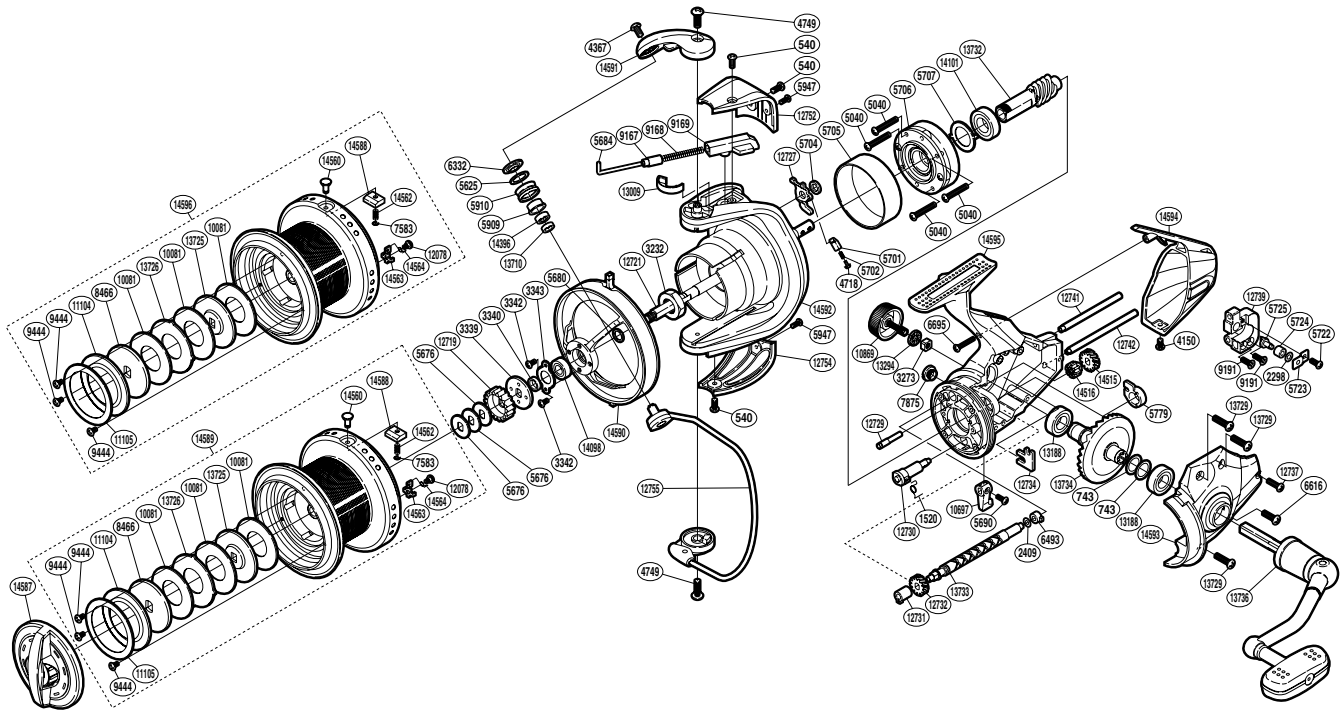

SHIMANO

ULTEGRA CI4 XTA SA-RB

ULCI4-14000XTA

Please note that the number of adjusting washers may not be the same as shown in the exploded views. (Adjustment will vary with each individual product.)

(1SH209000G)