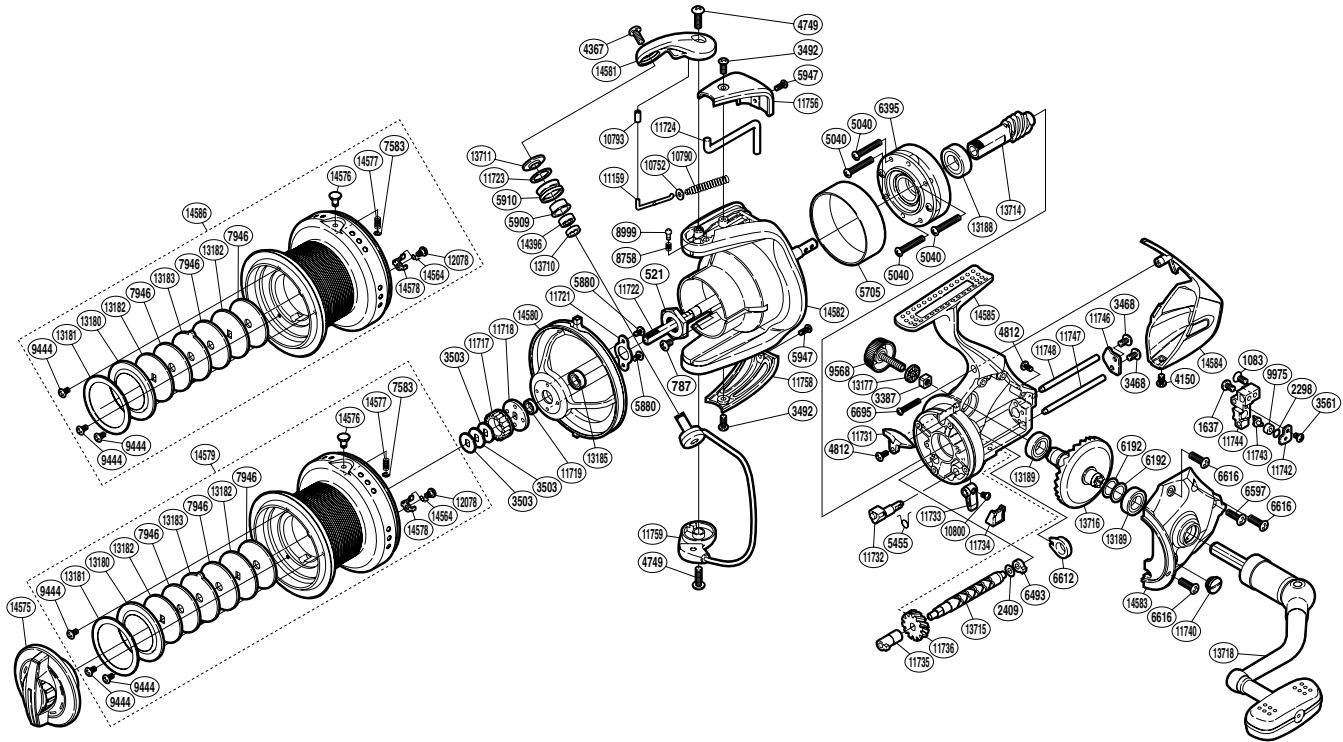

SHIMANO

ULTEGRA CI4 XTA SA-RB

ULCI4-5500XTA

Please note that the number of adjusting washers may not be the same as shown in the exploded views. (Adjustment will vary with each individual product.)

(1SH205500G)