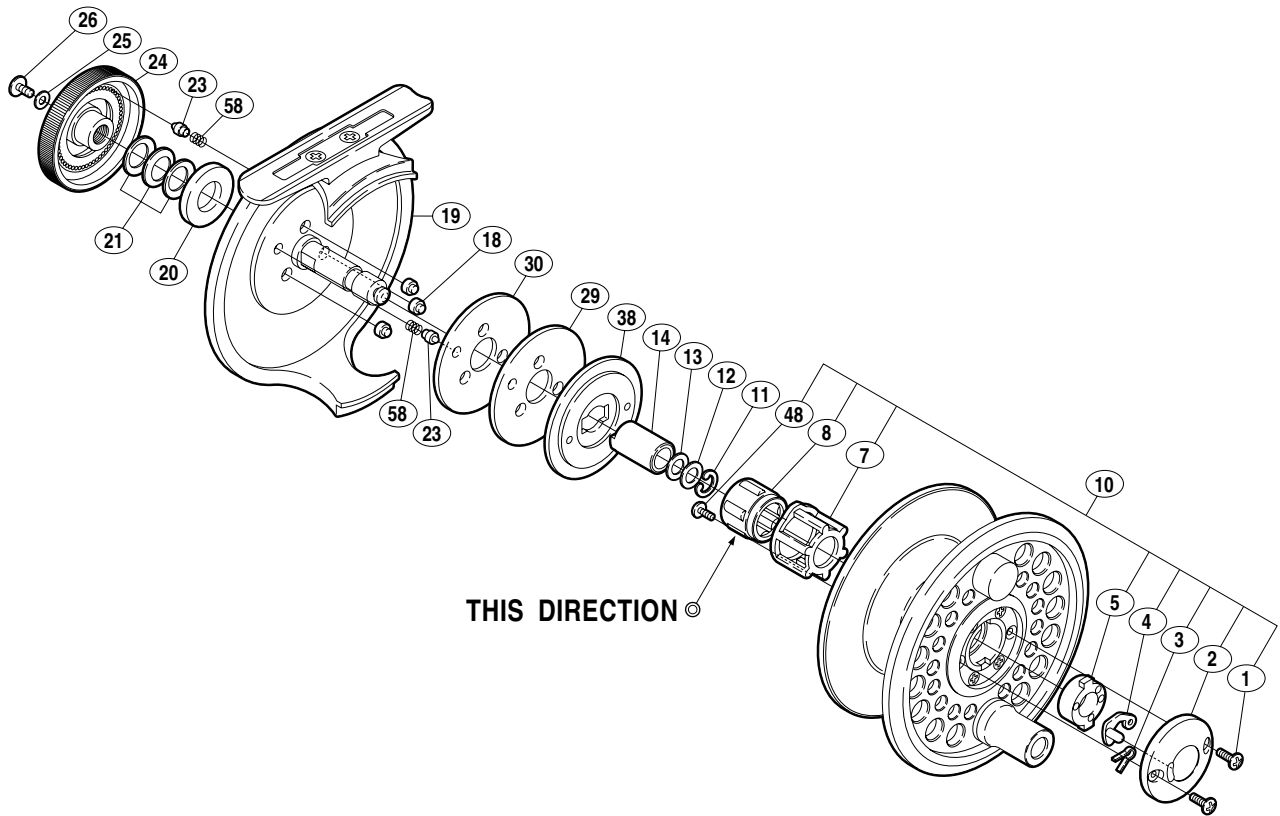

SHIMANO

ULTEGRA FLY

ULT-FLY-34

Part No.	Description	Part No.	Description
FLY0001	Spool Cover Screw	FLY0019	Back Plate Assembly
FLY0002	Spool Cover	FLY0020	Drag Spring Spacer
FLY0003	Spool Lock Spring	FLY0021	Coned Disc Spring
FLY0004	Spool Lock	FLY0023	Click Pin
FLY0005	Spool Bushing	FLY0024	Drag Knob
FLY0007	Roller Clutch Holder	FLY0025	Drag Knob Screw Washer
FLY0008	Roller Clutch	FLY0026	Drag Knob Screw
FLY0010	Spool Set	FLY0029	Drag Washer (A)
FLY0011	"C" Lock	FLY0030	Drag Washer (B)
FLY0012	Main Shaft Washer (A)	FLY0038	Drag Plate
FLY0013	Main Shaft Washer (B)	FLY0048	Roller Clutch Screw
FLY0014	Roller Clutch Inner Tube	FLY0058	Click Spring
FLY0018	Drag Press		