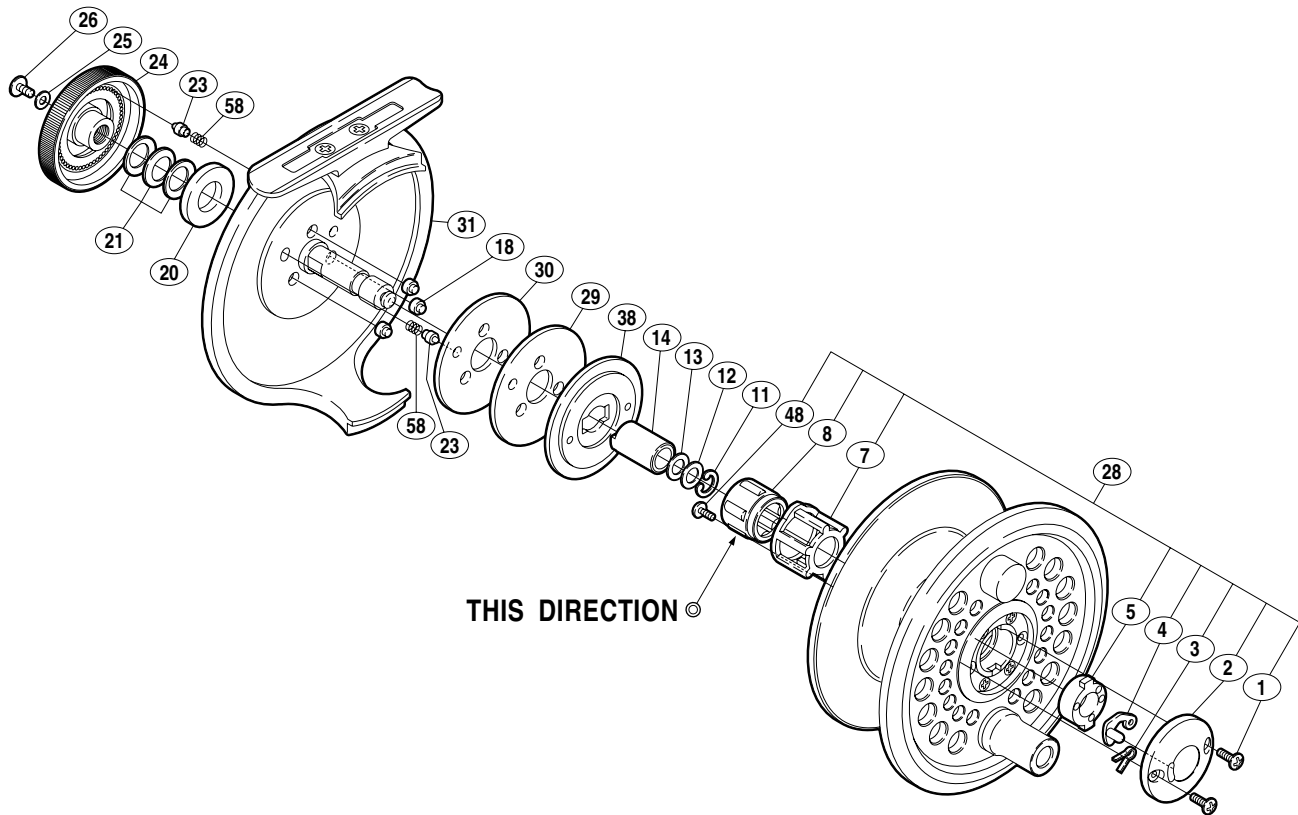

SHIMANO

ULTEGRA FLY

ULT-FLY-56

Part No.	Description	Part No.	Description
FLY0001	Spool Cover Screw	FLY0021	Coned Disc Spring
FLY0002	Spool Cover	FLY0023	Click Pin
FLY0003	Spool Lock Spring	FLY0024	Drag Knob
FLY0004	Spool Lock	FLY0025	Drag Knob Screw Washer
FLY0005	Spool Bushing	FLY0026	Drag Knob Screw
FLY0007	Roller Clutch Holder	FLY0028	Spool Set
FLY0008	Roller Clutch	FLY0029	Drag Washer (A)
FLY0011	"C" Lock	FLY0030	Drag Washer (B)
FLY0012	Main Shaft Washer (A)	FLY0031	Back Plate Assembly
FLY0013	Main Shaft Washer (B)	FLY0038	Drag Plate
FLY0014	Roller Clutch Inner Tube	FLY0048	Roller Clutch Screw
FLY0018	Drag Press	FLY0058	Click Spring
FLY0020	Drag Spring Spacer		