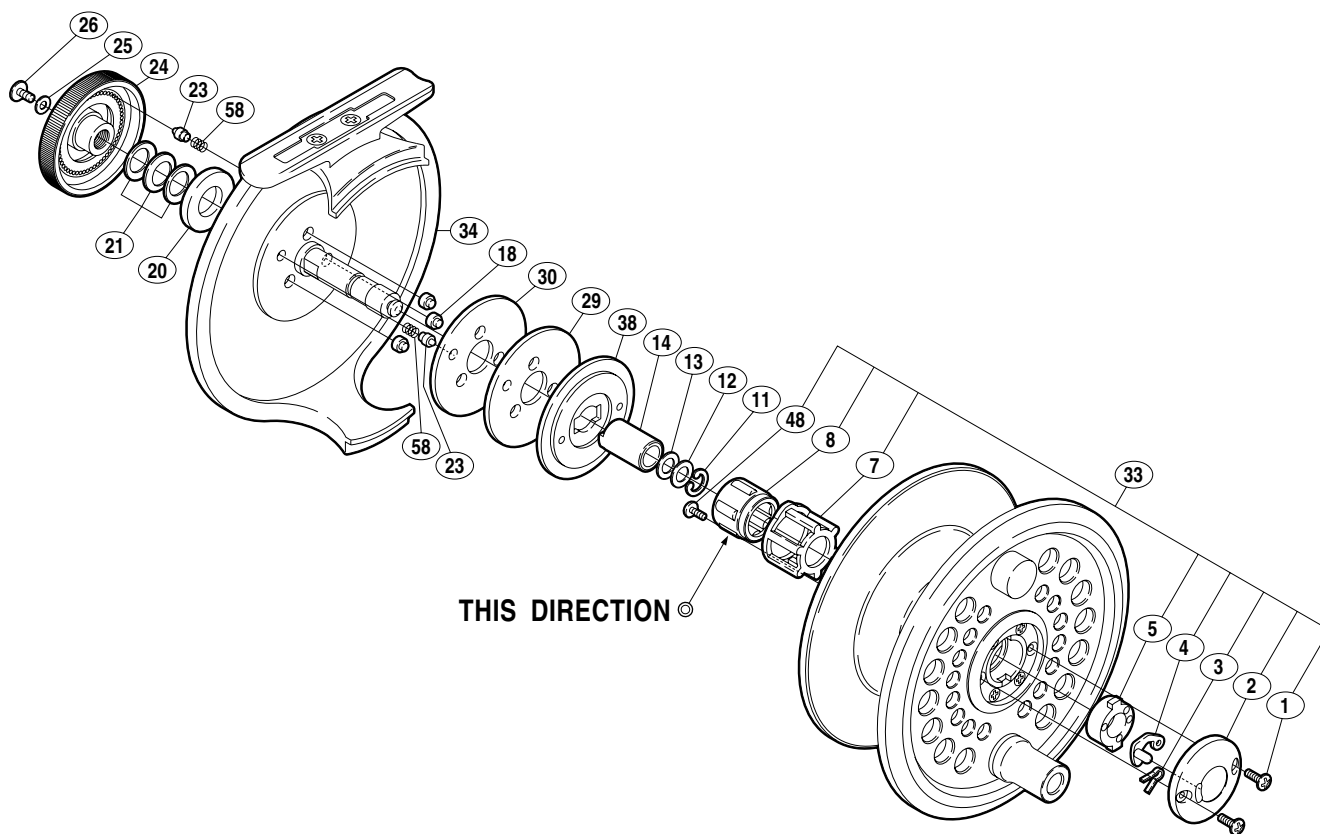

SHIMANO

ULTEGRA FLY

ULT-FLY-78

| Part No. | Description | Part No. | Description |
|----------|--------------------------|----------|------------------------|
| FLY0001 | Spool Cover Screw | FLY0021 | Coned Disc Spring |
| FLY0002 | Spool Cover | FLY0023 | Click Pin |
| FLY0003 | Spool Lock Spring | FLY0024 | Drag Knob |
| FLY0004 | Spool Lock | FLY0025 | Drag Knob Screw Washer |
| FLY0005 | Spool Bushing | FLY0026 | Drag Knob Screw |
| FLY0007 | Roller Clutch Holder | FLY0029 | Drag Washer (A) |
| FLY0008 | Roller Clutch | FLY0030 | Drag Washer (B) |
| FLY0011 | "C" Lock | FLY0033 | Spool Set |
| FLY0012 | Main Shaft Washer (A) | FLY0034 | Back Plate Assembly |
| FLY0013 | Main Shaft Washer (B) | FLY0038 | Drag Plate |
| FLY0014 | Roller Clutch Inner Tube | FLY0048 | Roller Clutch Screw |
| FLY0018 | Drag Press | FLY0058 | Click Spring |
| FLY0020 | Drag Spring Spacer | | |