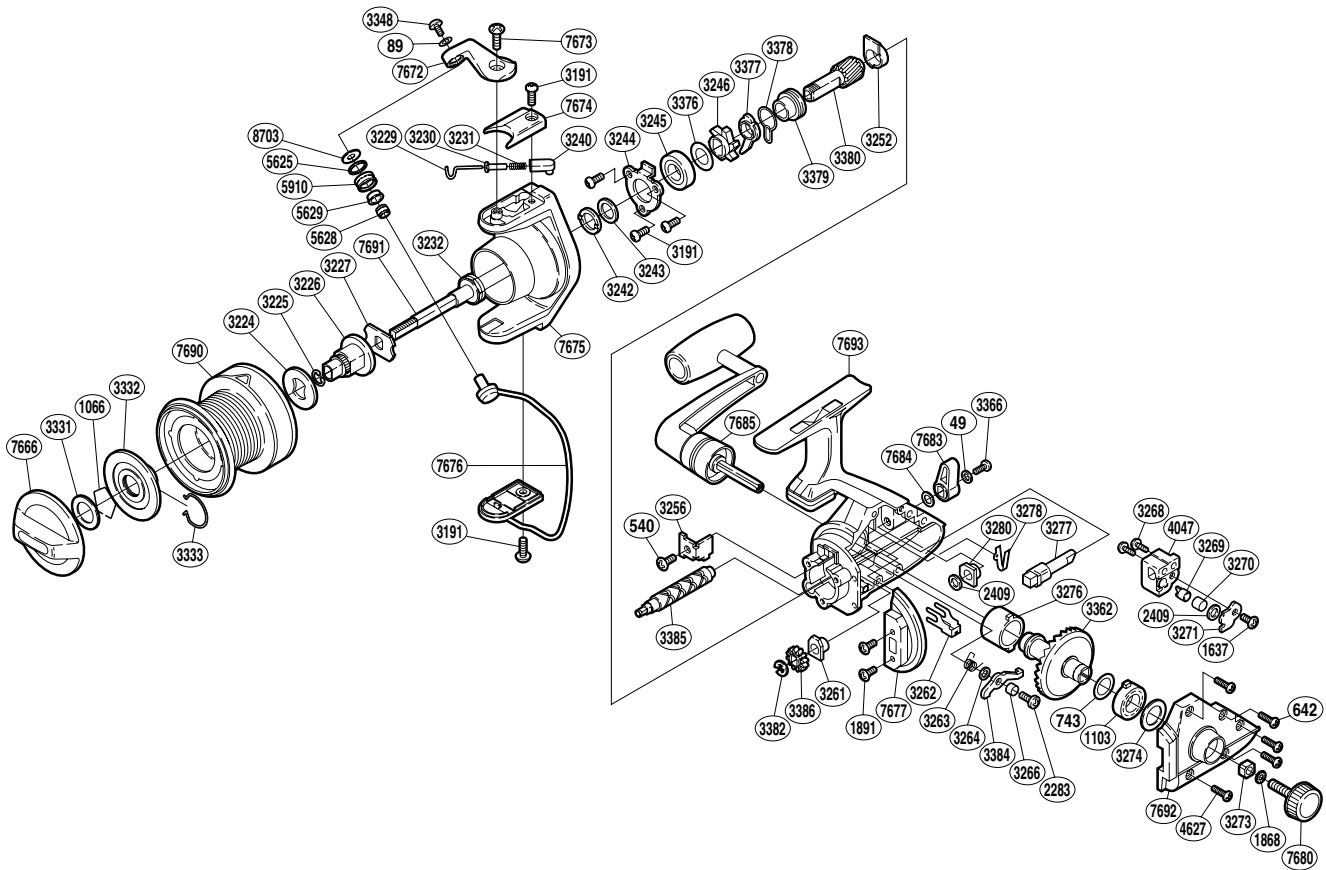

SHIMANO®

AERLEX XS

ALX XS-8000

Part No.	Description	Part No.	Description	Part No.	Description
RD0049	Lock Washer	RD3252	Pinion Gear Bushing	RD3380	Pinion Gear
RD0089	Lock Washer	RD3256	Anti-Reverse Guard	RD3382	"E" Lock
RD0540	Anti-Reverse Guard Screw	RD3261	Worm Shaft Bushing (front)	RD3384	Anti-Reverse Pawl
RD0642	Side Cover Screw (B)	RD3262	Worm Shaft Retainer	RD3385	Worm Shaft
RD0743	Drive Gear Washer	RD3263	Anti-Reverse Pawl Spring	RD3386	Idle Gear
RD1066	Washer Retainer	RD3264	Anti-Reverse Pawl Spacer	RD4047	Oscillating Slider
RD1103	Bushing (A)	RD3266	Anti-Reverse Pawl Support	RD4627	Side Cover Screw (A)
RD1637	Oscillating Retainer Screw	RD3268	Oscillating Slider Screw	RD5625	Line Roller Spacer
RD1868	Handle Lock Washer	RD3269	Oscillating Pawl	RD5628	Line Roller Collar
RD1891	Side Cover Flange Screw	RD3270	Oscillating Slider Bushing	RD5629	Line Roller Bushing
RD2283	Anti-Reverse Pawl Screw	RD3271	Oscillating Pawl Cover	RD5910	Line Roller
RD2409	Spacer	RD3273	Handle Screw Lock	RD7666	Drag Knob
RD3191	Multi-Purpose Screw	RD3274	Bushing Spacer	RD7672	Bail Arm
RD3224	Spool Washer	RD3276	Bushing (B)	RD7673	Bail Arm Screw
RD3225	Spool Supports Retainer	RD3277	Anti-Reverse Cam	RD7674	Bail Spring Cover
RD3226	Spool Support (A)	RD3278	Anti-Reverse Cam Spring	RD7675	Rotor
RD3227	Spool Support (B)	RD3280	Worm Shaft Bushing (rear)	RD7676	Bail Assembly
RD3229	Bail Spring Guide (A)	RD3331	Drag Knob Washer	RD7677	Side Cover Flange
RD3230	Bail Spring Bushing	RD3332	Spool Drag Disk	RD7680	Handle Screw Cap
RD3231	Bail Spring	RD3333	Drag Disk Retainer	RD7683	Anti-Reverse Lever
RD3232	Rotor Nut	RD3348	Line Roller Screw	RD7684	Spacer
RD3240	Bail Spring Guide (B)	RD3362	Drive Gear	RD7685	Handle Assembly
RD3242	Rotor Washer	RD3366	Anti-Reverse Lever Screw	RD7690	Spool
RD3243	Rotor Spacer	RD3376	Spacer	RD7691	Main Shaft
RD3244	Bearing Retainer	RD3377	Anti-Reverse Lock Out	RD7692	Side Cover
RD3245	Ball Bearing	RD3378	Anti-Reverse Lock Out Spring	RD7693	Body
RD3246	Anti-Reverse Ratchet	RD3379	Lock Out Spring Holder	RD8703	Line Roller Washer