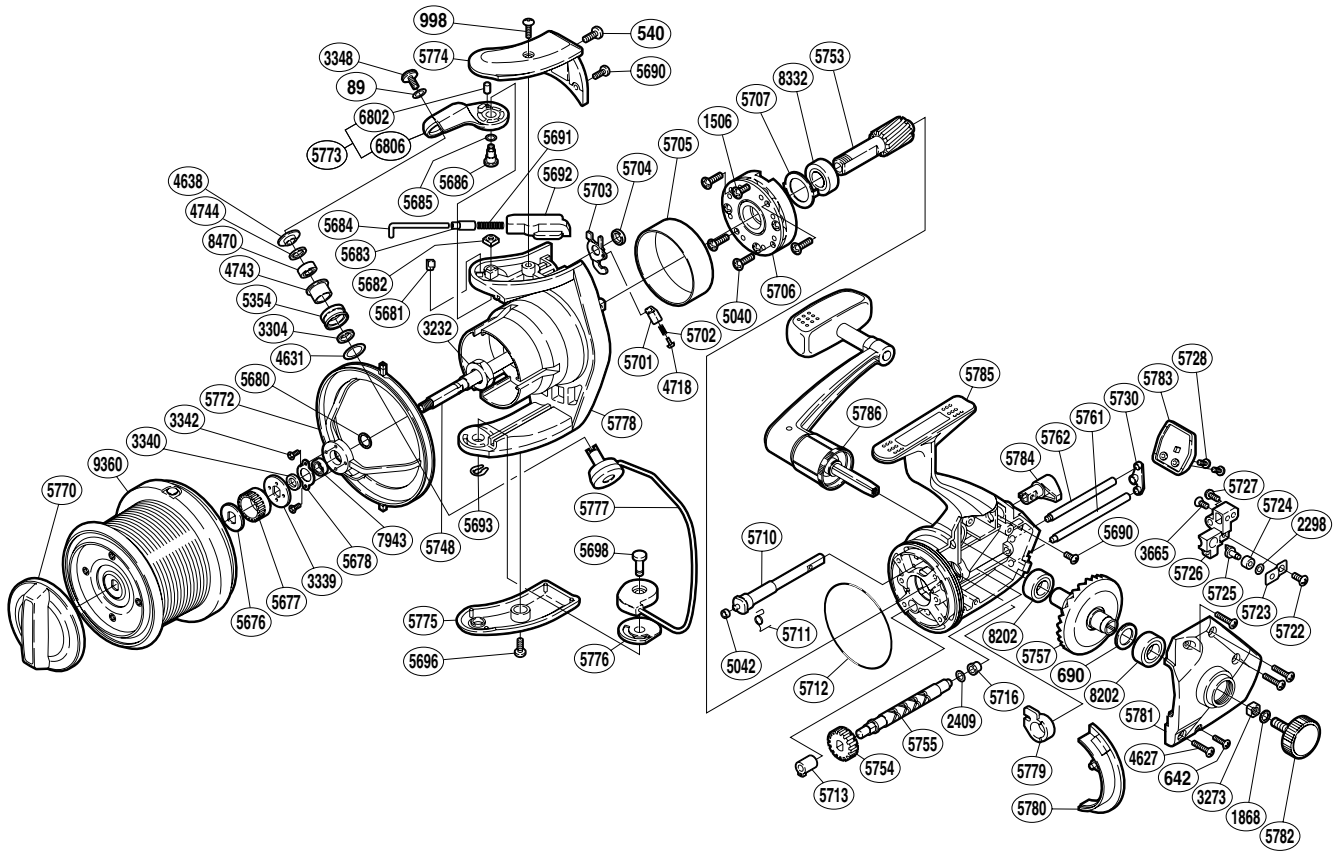

SHIMANO®

ULTEGRA A-RB

ULT-XT10000

Part No.	Description	Part No.	Description	Part No.	Description
RD 0089	Lock Washer	RD 5682	Bail Arm Nut	RD 5748	Main Shaft
RD 0540	Bail Spring Cover Screw (medium)	RD 5683	Spring Guide (A) Support	RD 5753	Pinion Gear
RD 0642	Side Cover Screw (small)	RD 5684	Bail Spring Guide (A)	RD 5754	Idle Gear
RD 0690	Drive Gear Washer	RD 5685	Spacer	RD 5755	Worm Shaft
RD 0998	Bail Spring Cover Screw (long)	RD 5686	Bail Arm Shaft	RD 5757	Drive Gear
RD 1506	Clutch Cover Screw	RD 5690	Multi-Purpose Screw	RD 5761	Oscillating Guide (long)
RD 1868	Handle Lock Washer	RD 5691	Bail Spring	RD 5762	Oscillating Guide (short)
RD 2298	Spacer	RD 5692	Bail Spring Guide (B)	RD 5770	Drag Knob
RD 2409	Worm Shaft Spacer	RD 5693	"U" Lock	RD 5772	Line Safety Guard
RD 3232	Rotor Nut	RD 5696	Guard Screw	RD 5773	Bail Arm
RD 3273	Handle Screw Lock	RD 5698	Bail Hold Support Shaft	RD 5774	Bail Spring Cover
RD 3304	Bearing Spacer	RD 5701	Lever Spring Guide (B)	RD 5775	Bail Hold Support Guard
RD 3339	Spool Support (B)	RD 5702	Lever Spring	RD 5776	Bail Hold Support Spacer
RD 3340	Line Safety Guard Spacer (A)	RD 5703	Bail Trip Lever	RD 5777	Bail Assembly
RD 3342	Bearing Retainer Screw	RD 5704	Trip Lever Spacer	RD 5778	Rotor
RD 3348	Line Roller Screw	RD 5705	Roller Clutch Ring	RD 5779	Bushing
RD 3665	Slider Retainer Screw (A)	RD 5706	Roller Clutch Assembly	RD 5780	Side Cover Flange
RD 4627	Side Cover Screw (large)	RD 5707	Bearing Washer	RD 5781	Side Cover
RD 4631	Spacer	RD 5710	Anti-Reverse Cam	RD 5782	Handle Screw Cap
RD 4638	Line Roller Washer	RD 5711	Anti-Reverse Cam Spring	RD 5783	Rear Protector
RD 4718	Lever Spring Guide (A)	RD 5712	"O" Ring (large)	RD 5784	Anti-Reverse Lever
RD 4743	Line Roller Bushing	RD 5713	Worm Bushing (front)	RD 5785	Body
RD 4744	Roller Bearing Seal	RD 5716	Worm Bushing (rear)	RD 5786	Handle Assembly
RD 5040	Roller Clutch Screw	RD 5722	Oscillating Pawl Cover Screw	RD 6802	Bail Arm Bushing
RD 5042	Anti-Reverse Cam Ring	RD 5723	Oscillating Pawl Cover	RD 6806	Bail Arm
RD 5354	Line Roller	RD 5724	Oscillating Slider Bushing	RD 7943	Ball Bearing
RD 5676	Spool Washer	RD 5725	Oscillating Pawl	RD 8202	Ball Bearing
RD 5677	Spool Support (A)	RD 5726	Oscillating Slider	RD 8332	Ball Bearing
RD 5678	Bearing Retainer	RD 5727	Slider Retainer Screw (B)	RD 8470	Line Roller Bearing
RD 5680	Line Safety Guard Spacer (B)	RD 5728	Rear Protector Screw	RD 9360	Spool Assembly
RD 5681	Angle Controller	RD 5730	Worm Shaft Retainer Washer		