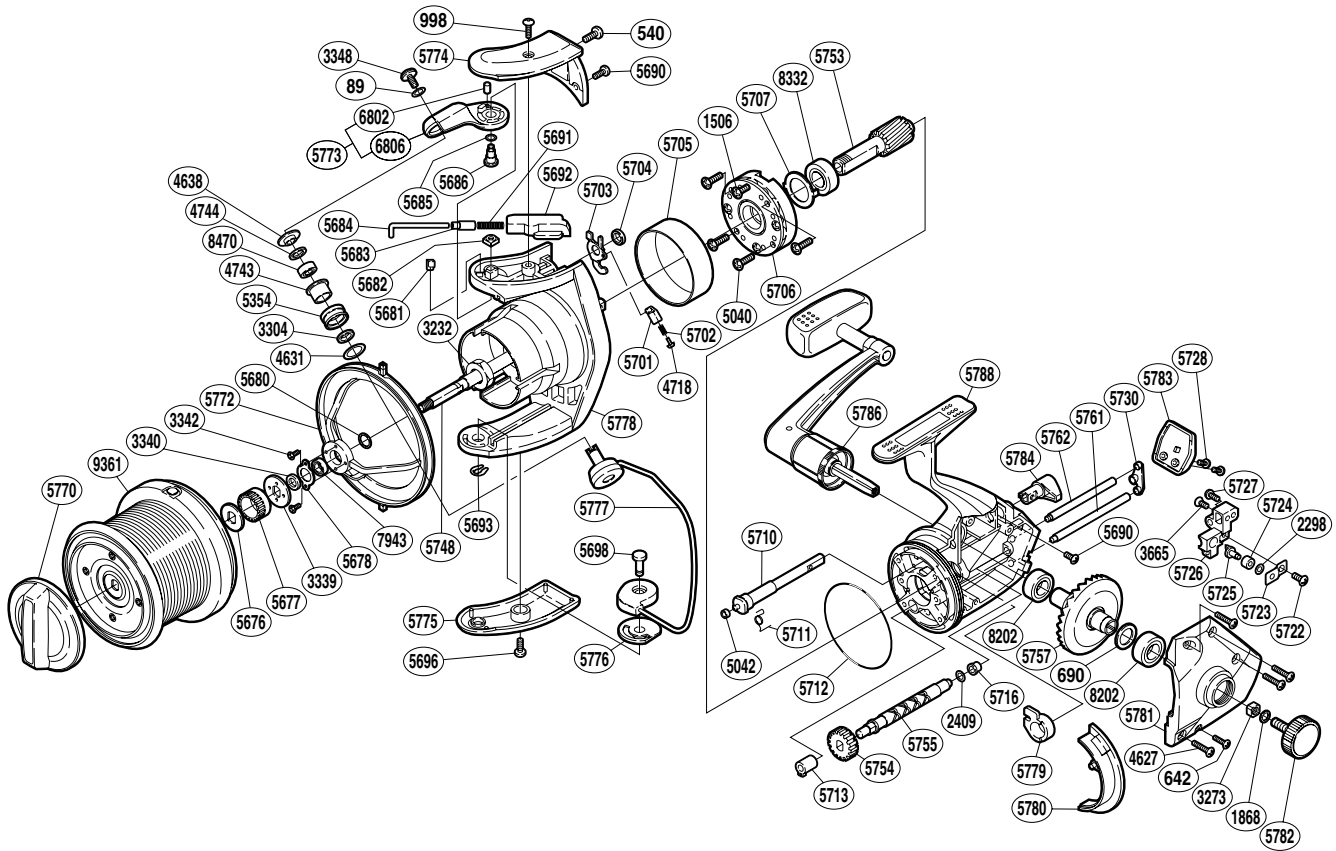

SHIMANO®

ULTEGRA A-RB

ULT-XT12000

Part No.	Description	Part No.	Description	Part No.	Description
RD 0089	Lock Washer	RD 5682	Bail Arm Nut	RD 5748	Main Shaft
RD 0540	Bail Spring Cover Screw (medium)	RD 5683	Spring Guide (A) Support	RD 5753	Pinion Gear
RD 0642	Side Cover Screw (small)	RD 5684	Bail Spring Guide (A)	RD 5754	Idle Gear
RD 0690	Drive Gear Washer	RD 5685	Spacer	RD 5755	Worm Shaft
RD 0998	Bail Spring Cover Screw (long)	RD 5686	Bail Arm Shaft	RD 5757	Drive Gear
RD 1506	Clutch Cover Screw	RD 5690	Multi-Purpose Screw	RD 5761	Oscillating Guide (long)
RD 1868	Handle Lock Washer	RD 5691	Bail Spring	RD 5762	Oscillating Guide (short)
RD 2298	Spacer	RD 5692	Bail Spring Guide (B)	RD 5770	Drag Knob
RD 2409	Worm Shaft Spacer	RD 5693	"U" Lock	RD 5772	Line Safety Guard
RD 3232	Rotor Nut	RD 5696	Guard Screw	RD 5773	Bail Arm
RD 3273	Handle Screw Lock	RD 5698	Bail Hold Support Shaft	RD 5774	Bail Spring Cover
RD 3304	Bearing Spacer	RD 5701	Lever Spring Guide (B)	RD 5775	Bail Hold Support Guard
RD 3339	Spool Support (B)	RD 5702	Lever Spring	RD 5776	Bail Hold Support Spacer
RD 3340	Line Safety Guard Spacer (A)	RD 5703	Bail Trip Lever	RD 5777	Bail Assembly
RD 3342	Bearing Retainer Screw	RD 5704	Trip Lever Spacer	RD 5778	Rotor
RD 3348	Line Roller Screw	RD 5705	Roller Clutch Ring	RD 5779	Bushing
RD 3665	Slider Retainer Screw (A)	RD 5706	Roller Clutch Assembly	RD 5780	Side Cover Flange
RD 4627	Side Cover Screw (large)	RD 5707	Bearing Washer	RD 5781	Side Cover
RD 4631	Spacer	RD 5710	Anti-Reverse Cam	RD 5782	Handle Screw Cap
RD 4638	Line Roller Washer	RD 5711	Anti-Reverse Cam Spring	RD 5783	Rear Protector
RD 4718	Lever Spring Guide (A)	RD 5712	"O" Ring (large)	RD 5784	Anti-Reverse Lever
RD 4743	Line Roller Bushing	RD 5713	Worm Bushing (front)	RD 5786	Handle Assembly
RD 4744	Roller Bearing Seal	RD 5716	Worm Bushing (rear)	RD 5788	Body
RD 5040	Roller Clutch Screw	RD 5722	Oscillating Pawl Cover Screw	RD 6802	Bail Arm Bushing
RD 5042	Anti-Reverse Cam Ring	RD 5723	Oscillating Pawl Cover	RD 6806	Bail Arm
RD 5354	Line Roller	RD 5724	Oscillating Slider Bushing	RD 7943	Ball Bearing
RD 5676	Spool Washer	RD 5725	Oscillating Pawl	RD 8202	Ball Bearing
RD 5677	Spool Support (A)	RD 5726	Oscillating Slider	RD 8332	Ball Bearing
RD 5678	Bearing Retainer	RD 5727	Slider Retainer Screw (B)	RD 8470	Line Roller Bearing
RD 5680	Line Safety Guard Spacer (B)	RD 5728	Rear Protector Screw	RD 9361	Spool Assembly
RD 5681	Angle Controller	RD 5730	Worm Shaft Retainer Washer		